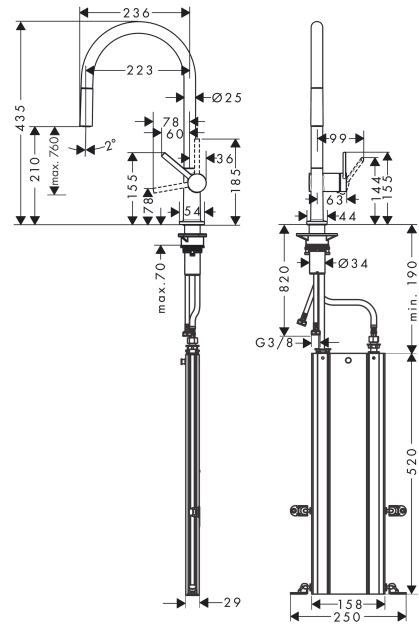

Scale drawing