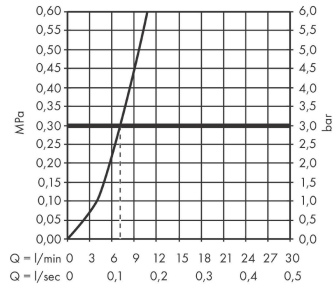

Talis M54
Single lever kitchen mixer 210, pull-out spout, 1jet, sBox
Surfaces: **Stainless Steel Finish**   Article Number: **72803800**

Flowchart