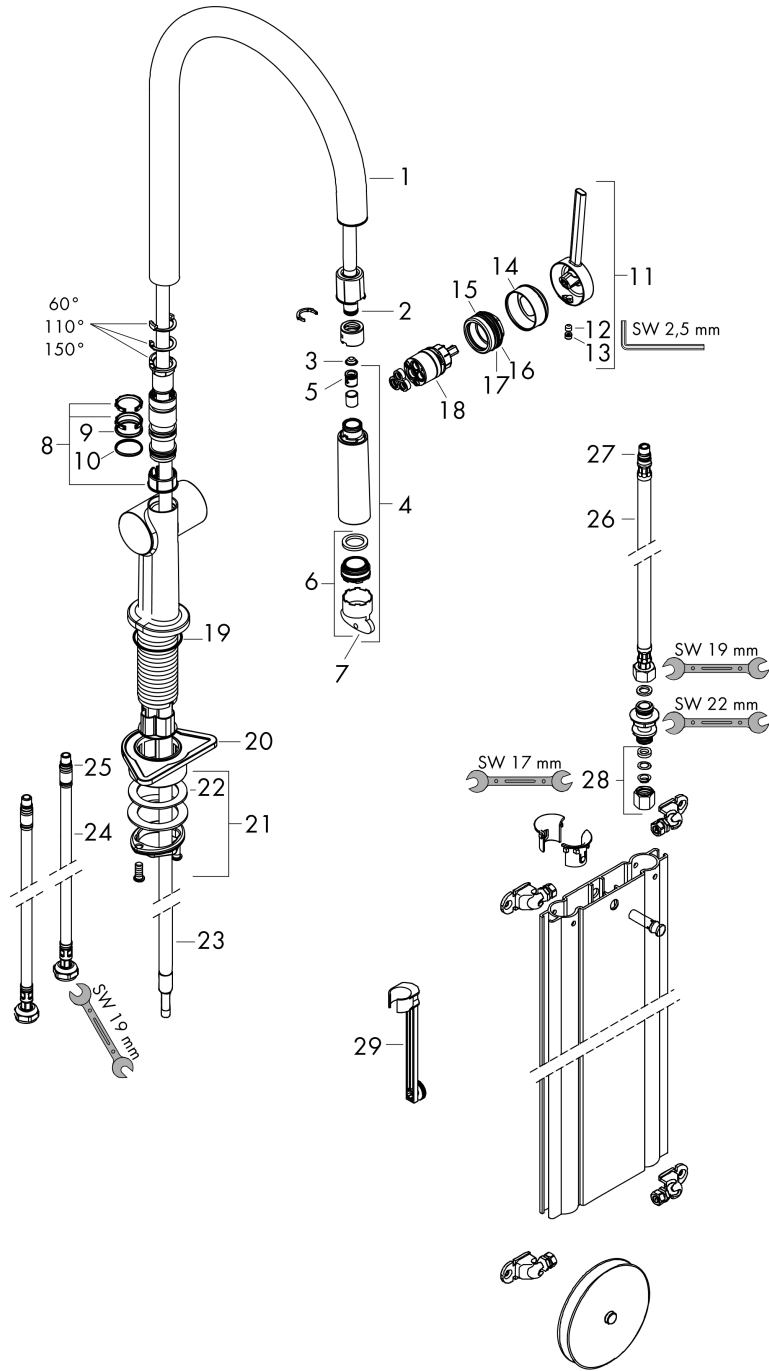

Talis M54

Single lever kitchen mixer 210, pull-out spout, 1jet, sBox

Surfaces: **Stainless Steel Finish** Article Number: **72803800**

Description

product features

- consists of: single lever kitchen mixer, hose box
- ComfortZone 210
- swivel range adjustable in 4 steps 60°, 110°, 150° or 360°
- normal spray
- connection dimension: DN15
- maximum flow rate at 3 bar: 7 l/min
- ceramic cartridge
- connection type: G 3/8 connections
- temperature limitation adjustable
- integrated non-return valve
- suitable for continuous flow water heaters
- sBox for quiet, smooth and protected hose guidance in the cabinet, under the countertop
- extension length up to 76 cm

Flowchart

Talis M54
 Single lever kitchen mixer 210, pull-out spout, 1jet, sBox
 Surfaces: **Stainless Steel Finish** Article Number: **72803800**

Exploded Drawing

Year of production: >04/20

Talis M54

Single lever kitchen mixer 210, pull-out spout, 1jet, sBox

Surfaces: **Stainless Steel Finish** Article Number: **72803800**

Spare part list

Year of production: >04/20

Pos.	Description	Article Number	Price	PU
1	spout cpl.	93739800	-	1
2	O-ring 8x2	98112000	-	1
3	filter	98516000	-	1
4	handspray	93747800	-	1
5	non return valve DW 10	96456000	-	1
6	aerator M24x1 (7 l/min)	95965000	-	1
7	special tool	95158000	-	1
8	set of lever collars	98365000	-	1
9	O-ring 19x2	98426000	-	1
10	O-ring 20x1,5	98197000	-	1
11	handle	93736800	-	1
12	hollow set screw M5x5	98446000	-	1
13	screw cover	93735610	-	1
14	flange	93737800	-	1
15	nut	93738000	-	1
16	O-ring 29x2	98391000	-	1
17	O-ring 30x1,5	98433000	-	1
18	cartridge, assy	93740000	-	1
19	O-ring 36x3	98052000	-	1
20	support	97523000	-	1
21	fixing set (Ø 34)	95049000	-	1
22	lever collar	97548000	-	1
23	hose	93754000	-	1
24	connection hose 900 mm M8x0,75 G3/8	93746000	-	1
25	O-ring 6,6x1,6	93019000	-	1
26	connection hose 450 mm M8x0,75 G3/8	97206000	-	1
27	O-ring 7x1,5	98422000	-	1
28	squeezing connection	96099000	-	1
29	extension set	43333000	-	1